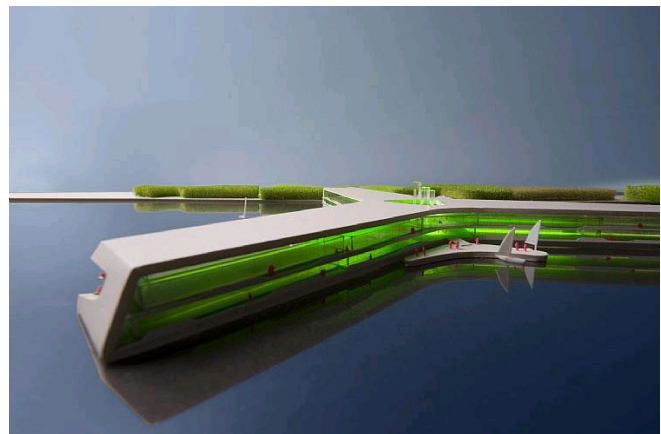

STAR-HOTEL

Floating hotel

The hotel has 200 double rooms, of which 136 measure 24 m², and several suites in various sizes up to 100 m².

As its name implies, the AquaDomi Star Hotel is star-shaped. The star shape secures views and balconies towards the water for all rooms, and can easily be turned and adapted to suit different locations. At the same time, it creates three soft bays which allow access to the water for the key functions and provide natural mooring spots for small boats. The dynamic figure also provides the necessary symmetrical balance in the water, and reduces the length of the corridors.

Beside its rooms, the hotel also contains a restaurant, conference room, lounge bar, hall, reception, personnel facilities, store room and production kitchen.

For further information, please contact our office:

MARETEC
Tel: +298 317788
E.mail: shipsale@maretec.fo