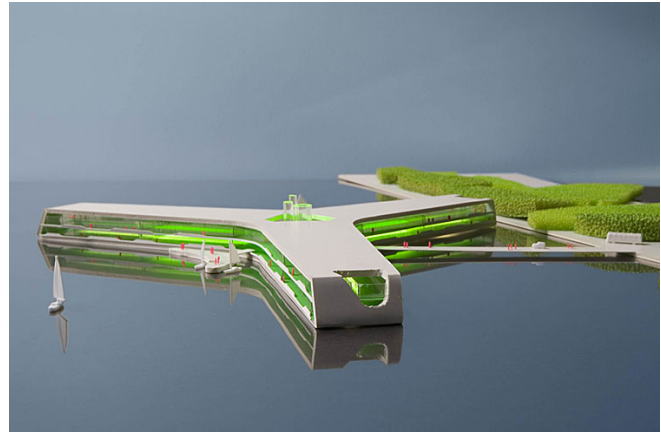

STAR-HOTEL

Floating hotel

The hotel has 200 double rooms, of which 136 measure 24 m², and several suites in various sizes up to 100 m².

As its name implies, the AquaDomi Star Hotel is star-shaped. The star shape secures views and balconies towards the water for all rooms, and can easily be turned and adapted to suit different locations. At the same time, it creates three soft bays which allow access to the water for the key functions and provide natural mooring spots for small boats. The dynamic figure also provides the necessary symmetrical balance in the water, and reduces the length of the corridors.

Beside its rooms, the hotel also contains a restaurant, conference room, lounge bar, hall, reception, personnel facilities, store room and production kitchen.

For further information, please contact our office:

MARETEC
Tel: +298 317788
E.mail: shipsale@maretec.fo